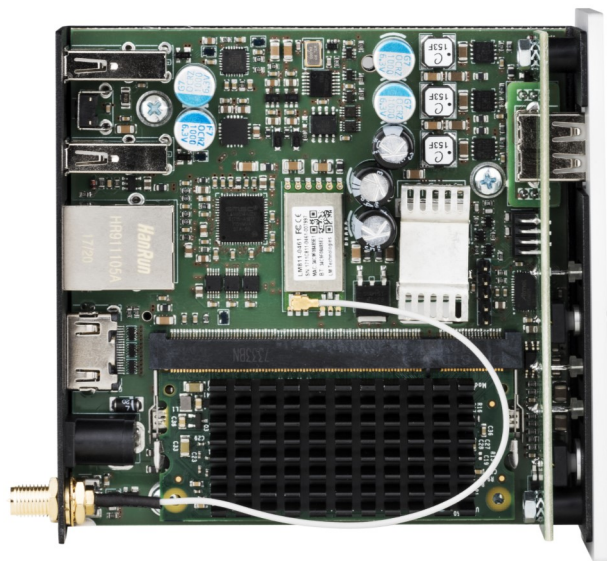

Stream Box S2 Ultra + Pre Box S2 Digital

„Small, but impressive.“

They fit easily on a palm. They have servers and hard disks for breakfast and top it up with delicious DSD support. Once you got them, you never want to give them away.

A logical concept

Although each device operating on its own makes sense, this combination is definitely a coherent one: Streaming, DAC and preamp in two separate chassis, offering connections for HDDs, NAS, PCs as well as the option of wireless streaming from the smartphone; expanded with the conventional, physical digital inputs of the Pre Box for the connection of TV and CD player. This full service package could also be expanded with a screen. Those who are completely into high-end can add an audiophile power supply and thus create a smart preamp. You can go even further and upgrade the preamp with the USB output of Pro-Ject's AD-Phonobox... Well, and how does it sound?

Extremely good: dry, fast, with verve and punch. The ESS9038 is normally not found in this price range and brings this smart combination to a level, which usually requires a much higher investment.

„DAC“ is a USB output delivering digital signals to a DAC, making the Stream Box a universal, timeless device. „HDMI“ provides a connection for a screen or touch panel.

The secret of the Stream Box S2 ultra lies in its industrial version of the single-board computer Raspberry Pi as well as in a sophisticated software package.

The main menu of the stream box leaves no questions unanswered.