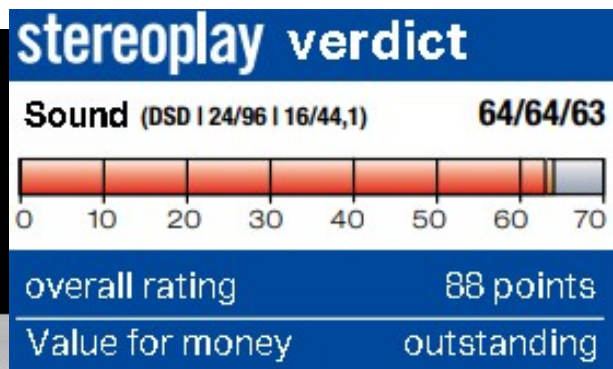

Stream Box S2 Ultra + Pre Box S2 Digital

„Small, but impressive.“

They fit easily on a palm. They have servers and hard disks for breakfast and top it up with delicious DSD support. Once you got them, you never want to give them away.

A logical concept

Although each device operating on its own makes sense, this combination is definitely a coherent one: Streaming, DAC and preamp in two separate chassis, offering connections for HDDs, NAS, PCs as well as the option of wireless streaming from the smartphone; expanded with the conventional, physical digital inputs of the Pre Box for the connection of TV and CD player. This full service package could also be expanded with a screen. Those who are completely into high-end can add an audiophile power supply and thus create a smart preamp. You can go even further and upgrade the preamp with the USB output of Pro-Ject's AD-Phonobox... Well, and how does it sound?

Extremely good: dry, fast, with verve and punch. The ESS9038 is normally not found in this price range and brings this smart combination to a level, which usually requires a much higher investment.