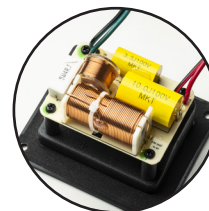

Fiber glass carbon composite woofer

Discrete crossover

Speaker Box 5 E Carbon

Audiophile bookshelf speaker

Painted colours MSRP 549€ (incl. VAT)

Walnut MSRP 599€ (incl. VAT)

Real-wood veneer:

Satin:

- 2-way bass reflex principle
- Audiophile frequency response
- Cutting edge fiber glass carbon composite woofer
- Low coloration and great transparency
- Highly detailed sound stage
- Gold plated banana terminals
- Non-resonating MDF cabinet
- Wall mount sold separately
- Magnetic speaker grills included

Enclosure type: bass reflex via rear firing port

Recommended amplifier power: 10 to 150 watts

Frequency response: 65Hz - 20kHz

Nominal impedance: 4 ohms

Sensitivity: 86dB (1w /1m)

Chassis: 1" silk dome tweeter

5" carbon fiber glass bass/mid

Dimensions: 270 x 165 x 220 mm (HxWxD)

Weight: 4,76 kg each