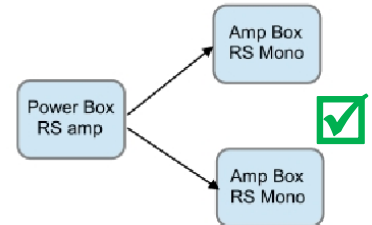

Amp Box RS Mono

Advantages :

- overall sound improvement 
- better dynamic and bass response
- better soundstage

2 x Amp Box DS Mono

Advantages :

- overall sound improvement
- better dynamic and bass response
- better soundstage

2 x Amp Box RS Mono

Advantages :

- overall sound improvement
- better dynamic and bass response
- better soundstage

INCORRECT use of Power Box RS amp

2 x Amp Box DS

2 x Amp Box RS