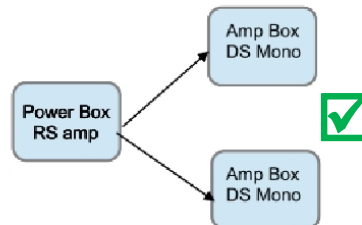

Recommended use of Power Box RS Amp

Amp Box DS

Advantages :

- almost double output power
- overall sound improvement
- far better dynamic and bass response
- better soundstage

Amp Box RS

Advantages :

- almost double output power
- overall sound improvement
- far better dynamic and bass response
- better soundstage

Stereo Box RS

Advantages :

- almost double output power
- overall sound improvement
- far better dynamic and bass response
- better soundstage

Amp Box DS Mono

Advantages :

- overall sound improvement
- better dynamic and bass response
- better soundstage

Amp Box RS Mono

Advantages :

- overall sound improvement
- better dynamic and bass response
- better soundstage

2 x Amp Box DS Mono