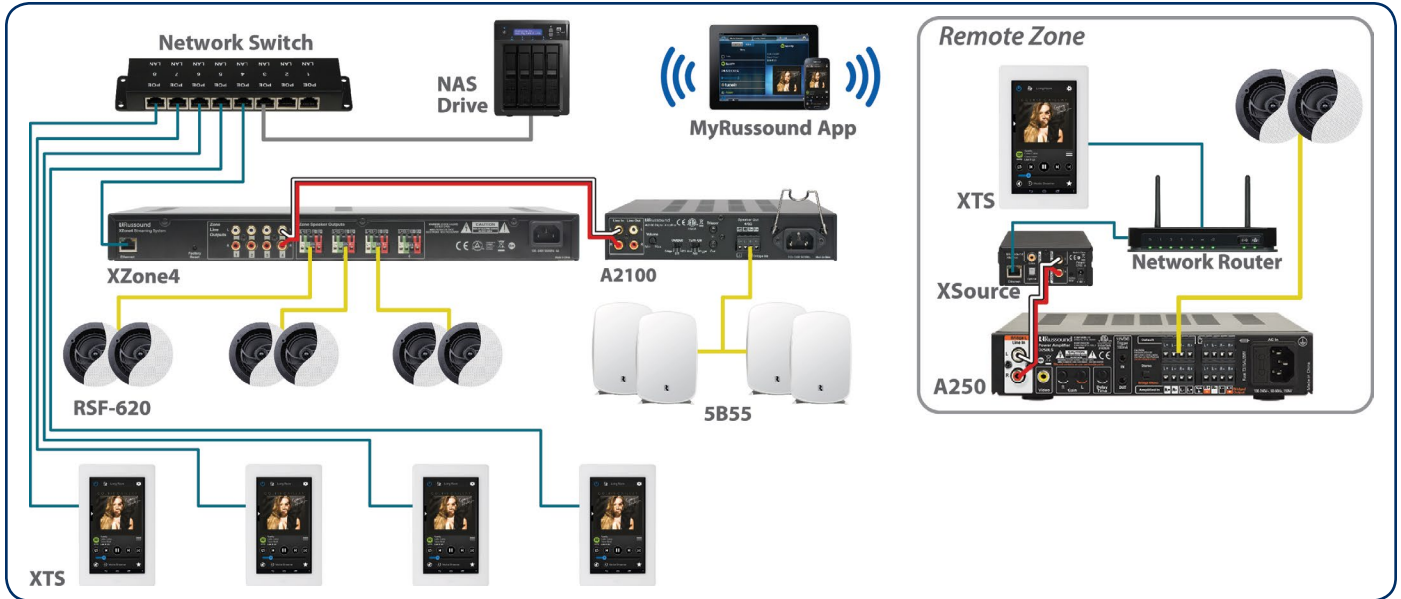

Russound created the XZone4 to become the go-to solution for bringing streaming media to whole-house audio customers. The XZone4 offers four independent audio streams that support up to four rooms of audio in a home or business, and can easily scale up to 16 total streaming audio zones by linking up one or more of the XStream Series products.

Like all components in the XStream Series, the XZone4 works with the MyRussound app for iOS/Android phones and tablets and the XTS Touchscreen for unrivaled control of the listening experience.

The XZone4 can be mounted in 4 ways: 1U Rack Mount, Tabletop, Under-cabinet, or Flat-mounted to a wall, offering unique flexibility for any installation.

### Features

- Built-in AirPlay streaming with full metadata to iOS/Android apps or XTS touchscreens
- Hi-Res audio streaming supports up to 24-bit/192 KHz
- Powerful 30 watts per channel to each connected zone
- Integrated fixed/variable stereo line-out connections for additional amplification options
- Four mounting options available: table top, rack mount, under cabinet or wall mount
- Easy configuration and set-up via smartphone, tablet or laptop using Russound Web Config
- 4 independent streaming audio players
- 4 amplified zones, expandable to 16 streaming zones using any combination of XStream Series products
- Controllable by the XTS in-wall touchscreen or the MyRussound app
- XStream complement of streaming sources include Spotify, Pandora, AirPlay and more
- Mix and match with other XStream Series components for versatile system design

ETHERNET PORT

ZONE LINE OUTPUTS

ZONE SPEAKER OUTPUTS