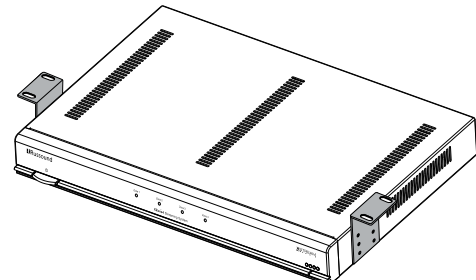

Under Cabinet Mount
Attach the included rack mount ears to both sides of the unit, with mounting holes facing up as shown.

Specifications

Frequency Response	20Hz to 20KHz	Dimensions	17" W x 9"D x 1.7"H (43 x 22.8 x 4.3cm)
Audio Output	Fixed/Variable Stereo RCA, 2Vrms Max	Weight	7.2 lbs. (3.3 kg)
Digital Amplifier Power Output:	30 Watts per channel at 8 ohms	Part Number	4500-536793 US, 4500-536908 Intl.
Communication ports	1 Ethernet RJ45, 10/100 Base T	Shipping Dimensions	23.25"W x 13.5"D x 5.75"H (59 x 34.2 x 14.6cm) single unit
Music File Formats	MP3 (CBR, VBR), WAV (8, 16-bit), OGG Vorbis, FLAC (8, 16-bit). AAC, AAC+ (supports up to 24-bit/192 kHz)	Shipping Weight	10.6lbs (4.8kg)
Power Requirements	Input: 100-240V~50/60Hz, 240W		

Russound | 1 Forbes Road Newmarket, NH 03857 | 603.659.5170 | www.russound.com

©2016 Russound/FMP, Inc. All rights reserved. Russound and the Russound logo are registered trademarks of Russound/FMP, Inc. Building Sound Solutions is a trademark of Russound/FMP, Inc. All other trademarks are the property of their respective owners. Russound reserves the right to change specifications without notice.

04.27.16 WP