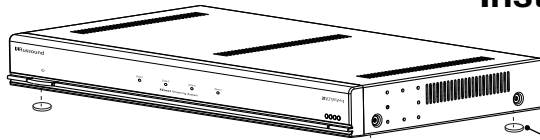

Installation Options

Table Top Mount
Attach the four adhesive backed feet to the bottom of the chassis

4 Non-marking adhesive rubber feet