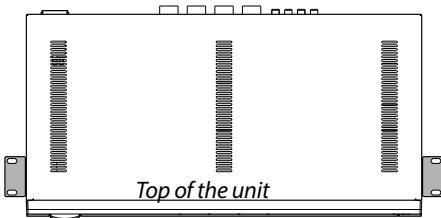

Wall Mount
Attach the included rack mount ears to both sides of the unit, with mounting holes facing down as shown.

Rack Mount
Attach the included rack mount ears to both sides of the unit as shown.